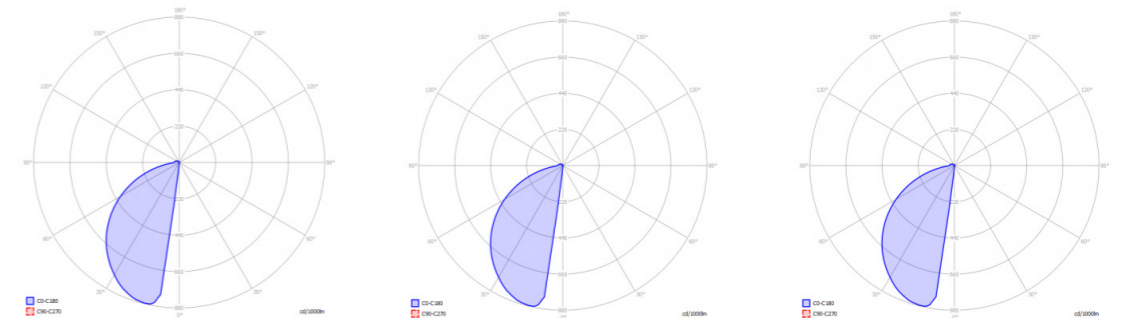

SPECIFICATIONS

- **Wood type:** Chestnut
- **Thickness:** 180/200 mm
- **IP class:** IP54
- **Power per LED module:** 3.6 Watt
- **Colour fixture:** Gray RAL 7016
- **Lumen output per LED module:**
 - 2.700K = 121 lm
 - 4.000K = 153 lm
 - amber = 47 lm
- **Beam angle:** The LED module has a beam angle of 105x50 degrees.
- **Lifespan:** Every type of wood has its own durability rating More information about this can be found under "Types of wood" & "Sustainability". The LED module has an expected lifespan of 100,000 hours.
- **Lighting data:** Lighting data available on request.
- **Article number:** See products generator on page 126.

L = Length

	Weight	CO2 storage	Weight	CO2 storage	Weight	CO2 storage
Chestnut	20 kg	32 kg	10 kg	16 kg	12 kg	16 kg

LED MODULES

	TBL wall module 2.700K	TBL wall module 4.000K	TBL wall module AMBER 593 nm
Voltage (optional)	230 VAC 12-24V AC/DC	230 VAC 12-24V AC/DC	230 VAC 12-24V AC/DC
Power	3.6W*	3.6W*	3.2W*
Power factor	0.39*	0.39*	0.37*
Lumen output	74 lm*	103 lm*	32 lm*
Efficiency	20 lm/W*	29 lm/W*	10 lm/W*
Colour temp.	Warm White 2700K 2683K*	Cool White 4000K 3981K*	AMBER x=0.5853 y=0.4043*
CRI	84*	72*	n.a.
Dimmable	on request	on request	on request
Label	B	B	B
IP grade	IP 54	IP 54	IP 54
Beam angle	105x50*	105x50*	105x50*
Number of LEDs	2	2	2
Temperature range in operation	-20...+50°C	-20...+50°C	-20...+50°C
Lifespan	100.000 h	100.000 h	100.000 h