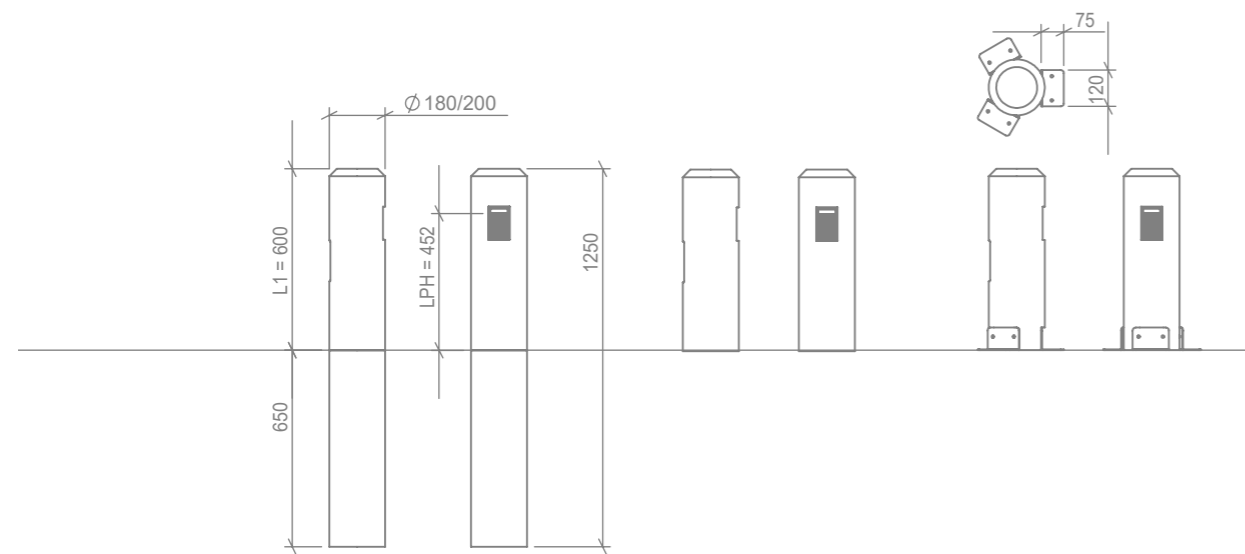

PIATTO

The PIATTO is a sleek but natural garden or footpath luminaire. Due to its robust design and minimal light pollution, it is ideal for subtly illuminating footpaths, for example. The fixture is completely constructed from solid chestnut wood. The diameter can vary between 180 and 200 mm. Minimal glare occurs due to the indirect light source. Due to the contemporary and natural appearance, the luminaire is barely visible during the day, but the PIATTO truly comes to life in the dark.

SPECIFICATIONS

- **Wood type:** Chestnut
- **Thickness:** 180/200 mm
- **IP class:** IP54
- **Power per LED module:** 3.6 Watt
- **Colour fixture:** Gray RAL 7016
- **Lumen output per LED module:**
 - 2.700K = 121 lm
 - 4.000K = 153 lm
 - amber = 47 lm
- **Beam angle:** The LED module has a beam angle of 105x50 degrees.
- **Lifespan:** Every type of wood has its own durability rating More information about this can be found under "Types of wood" & "Sustainability". The LED module has an expected lifespan of 100,000 hours.
- **Lighting data:** Lighting data available on request.
- **Article number:** See products generator on page 126.

L = Length

	Weight	CO2 storage	Weight	CO2 storage	Weight	CO2 storage
Chestnut	20 kg	32 kg	10 kg	16 kg	12 kg	16 kg

LED MODULES

	TBL wall module 2.700K	TBL wall module 4.000K	TBL wall module AMBER 593 nm
Voltage (optional)	230 VAC 12-24V AC/DC	230 VAC 12-24V AC/DC	230 VAC 12-24V AC/DC
Power	3.6W*	3.6W*	3.2W*
Power factor	0.39*	0.39*	0.37*
Lumen output	74 lm*	103 lm*	32 lm*
Efficiency	20 lm/W*	29 lm/W*	10 lm/W*
Colour temp.	Warm White 2700K 2683K*	Cool White 4000K 3981K*	AMBER x=0.5853 y=0.4043*
CRI	84*	72*	n.a.
Dimmable	on request	on request	on request
Label	B	B	B
IP grade	IP 54	IP 54	IP 54
Beam angle	105x50*	105x50*	105x50*
Number of LEDs	2	2	2
Temperature range in operation	-20...+50°C	-20...+50°C	-20...+50°C
Lifespan	100.000 h	100.000 h	100.000 h