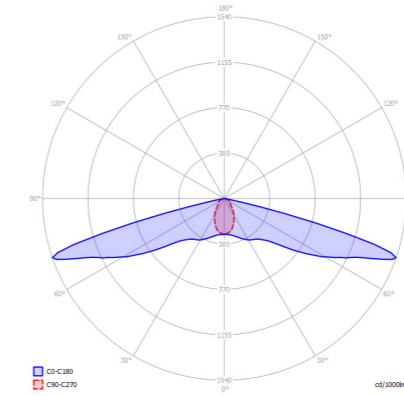

SPECIFICATIONS

- **Wood type:** Accoya
- **Thickness:** 190 x 135 mm
- **IP class:** IP54
- **Power per LED module:** 2.4 Watt
- **Lumen output per LED module:**
 - 2.200K = 109 lm
 - 2.700K = 121 lm
 - 4.000K = 153 lm
 - amber = 47 lm
- **Beam angle:** The LED module has a beam angle of 155x65 degrees.
- **Lifespan:** Above ground, Accoya * remains in top condition for 50 years and in ground-water contact for at least 25 years. The LED module has an expected lifespan of 100,000 hours.
- **Lighting data:** Lighting data available on request.

OPTIONS

- **Voltage:** 230 VAC or 12-24 V AC/DC
- **Quality mark:** FSC
- **Light colour:** Available in 2.200, 2.700, 4.000 K and amber (593 nm).
- **Connection:** Possible with cable or without cable (1 mtr 3x 1.5 mm²).
- **Variations:** At Timberlab, every luminaire is carefully produced for you. In addition to the standard options, we like to create variations for your application. Examples include: different height angle.

L = Length

	Weight	CO2 storage
Accoya	26 kg	42 kg

LEDMODULES

	TBL path light module 2.200K	TBL path light module 2.700K	TBL path light module 4.000K	TBL path light module AMBER 593 nm
Voltage (optional)	230 VAC 12-24V AC/DC	230 VAC 12-24V AC/DC	230 VAC 12-24V AC/DC	230 VAC 12-24V AC/DC
Power	2.4W*	2.4 W*	2.4W*	2.1W*
Power factor	0.36W*	0.36*	0.36*	0.34*
Lumen output	109 lm*	121 lm*	153 lm*	47 lm*
Efficiency	45 lm/W*	50 lm/W*	63 lm/W*	23 lm/W*
Light temp.	2200K 2335K*	Warm White 2700K 2654K*	Cool White 4000K 3801K*	AMBER x=0.5977 y=0.3996.*
CRI	84*	84*	72*	n.v.t.
Dimmable	on request	on request	on request	on request
Label	A+	A+	A+	B
IP grade	IP 54	IP 54	IP 54	IP 54
Beam angle	156x64	156x64*	154x65*	151x58*
Number of LEDs	1	1	1	1
Temperature range in operation	-20...+50°C	-20...+50°C	-20...+50°C	-20...+50°C
Lifespan	100.000 h	100.000 h	100.000 h	100.000 h