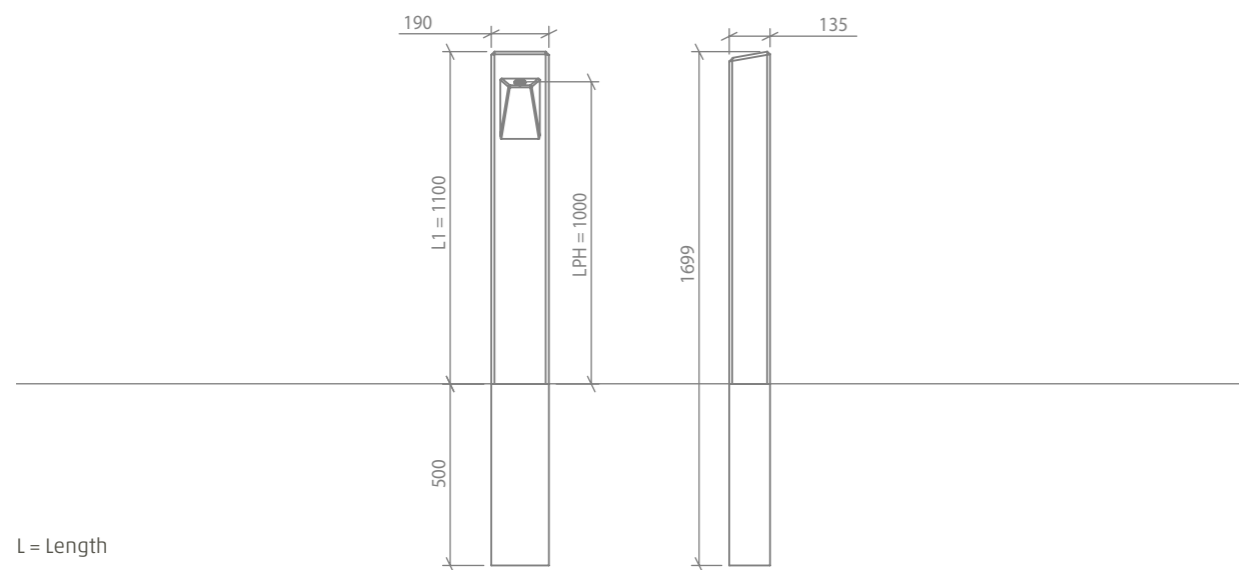

GUARDA

The GUARDA is simplicity itself. Its elegant form is guided purely by function. The light from this Accoya lamp reflects off the wood. This emphasises the grain of the wood. Its simplicity and robustness make it a reliable aid in darker days. Indestructible by weather and wind, this lamp becomes more beautiful every year.

SPECIFICATIONS

- **Wood type:** Accoya
- **Thickness:** 190 x 135 mm
- **IP class:** IP54
- **Power per LED module:** 2.4 Watt
- **Lumen output per LED module:**
 - 2.200K = 109 lm
 - 2.700K = 121 lm
 - 4.000K = 153 lm
 - amber = 47 lm
- **Beam angle:** The LED module has a beam angle of 155x65 degrees.
- **Lifespan:** Above ground, Accoya * remains in top condition for 50 years and in ground-water contact for at least 25 years. The LED module has an expected lifespan of 100,000 hours.
- **Lighting data:** Lighting data available on request.

L = Length

	Weight	CO2 storage
Accoya	26 kg	42 kg

LEDMODULES

	TBL path light module 2.200K	TBL path light module 2.700K	TBL path light module 4.000K	TBL path light module AMBER 593 nm
Voltage (optional)	230 VAC 12-24V AC/DC	230 VAC 12-24V AC/DC	230 VAC 12-24V AC/DC	230 VAC 12-24V AC/DC
Power	2.4W*	2.4 W*	2.4W*	2.1W*
Power factor	0.36W*	0.36*	0.36*	0.34*
Lumen output	109 lm*	121 lm*	153 lm*	47 lm*
Efficiency	45 lm/W*	50 lm/W*	63 lm/W*	23 lm/W*
Light temp.	2200K 2335K*	Warm White 2700K 2654K*	Cool White 4000K 3801K*	AMBER x=0.5977 y=0.3996.*
CRI	84*	84*	72*	n.v.t.
Dimmable	on request	on request	on request	on request
Label	A+	A+	A+	B
IP grade	IP 54	IP 54	IP 54	IP 54
Beam angle	156x64	156x64*	154x65*	151x58*
Number of LEDs	1	1	1	1
Temperature range in operation	-20...+50°C	-20...+50°C	-20...+50°C	-20...+50°C
Lifespan	100.000 h	100.000 h	100.000 h	100.000 h