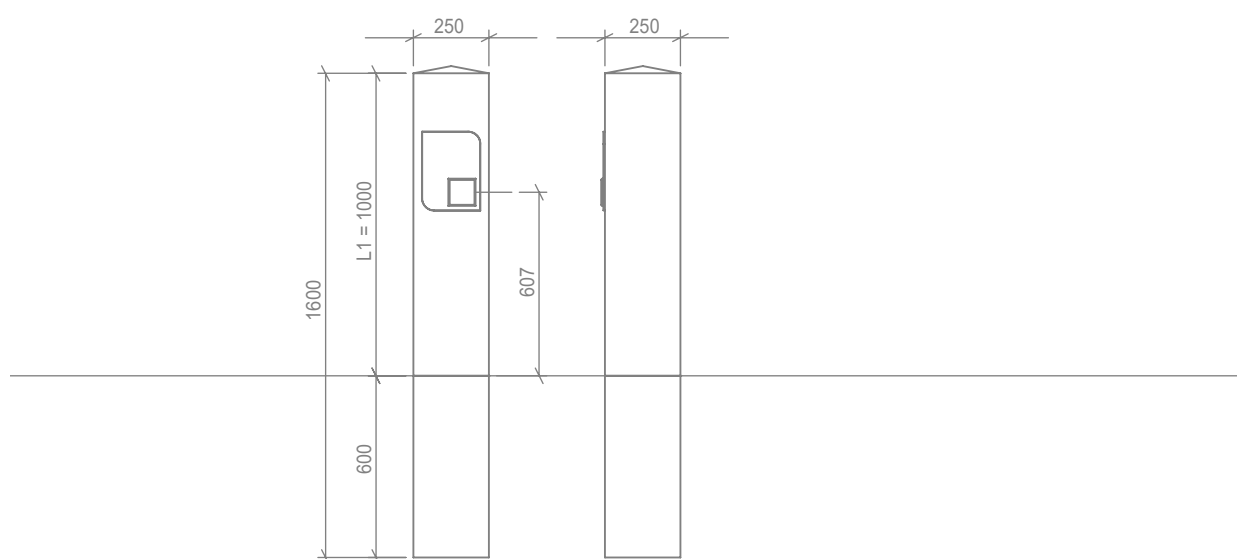

SPECIFICATIONS

- **IP class:** IP54/IK08
- **Temperature:** -25 to 400 C.
- **Voltage:** 230V/7.4kW 32A - 400V/11kW 16A - 400V/22kW 32A
- **Cable:** 5 x 6mm²
- **Socket type:** Type 2
- **Interface:** Wi-Fi/Ethernet/Bluetooth
- **Status information:** RGB LED/Wallbox app & portal
- **Feature included:** Power Sharing Smart
- **Lifespan:** Every type of wood has its own durability rating. More information about this can be found under "Types of wood" & "Sustainability".

OPTIONS

- **Power plug:** Type 1 or 2
- **Extra function:** Residual current detection + RFID
- **Quality mark:** PEFC
- **Variations:** At Timberlab, every fixture is carefully produced for you. In addition to the standard options, we are happy to create variations for your application. Think of a different height angle, for example.

	weight	CO2 storage
Oak	50 kg	77 kg

Only products indicated with the FSC® claim are FSC certified and come with our FSC-certificate number NC-COC-029615-KE. Only products indicated with the PEFC™ claim are 100% PEFC certified and come with our PEFC-certificate number NC-PEFC/COC-029615-FJ.